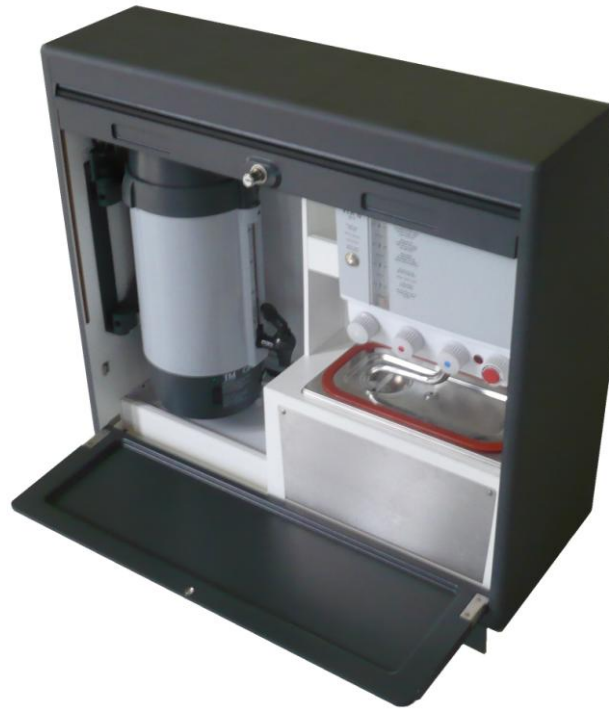

Technical Data:

Voltage: 24 V DC
Weight: 31,4 kg

Café Perfect 40:

Volume: 5 liter
Power: 700 W
Holding warm: 65 W
Current: 33,8 A

Hot Water Boiler:

Volume: 5 liter
Power: 500 W
Current: 21 A

Sausage Heater:

Volume: 5 liter (about 40 sausages)
Power: 500 W
Current: 21 A

If you have any questions, please do not hesitate to contact us.

Best regards

TM Technischer Gerätebau GmbH